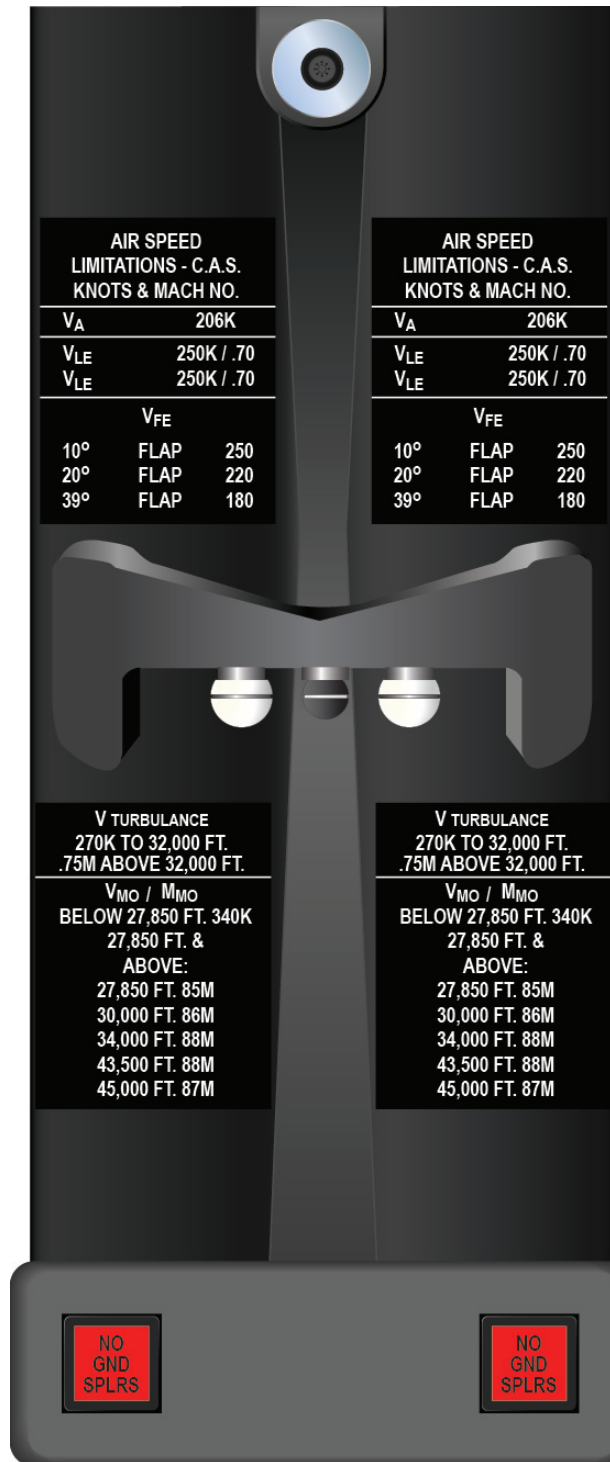

Gulfstream G450 Flight Deck

Gulfstream G450 Overhead Console

Gulfstream G450 Center Post

Gulfstream G450 Front Console

Full Cockpit

Overhead Console

Center Post

Front Console

Center Console

Side Consoles

Gulfstream G450 Center Console

Gulfstream G450 Side Consoles